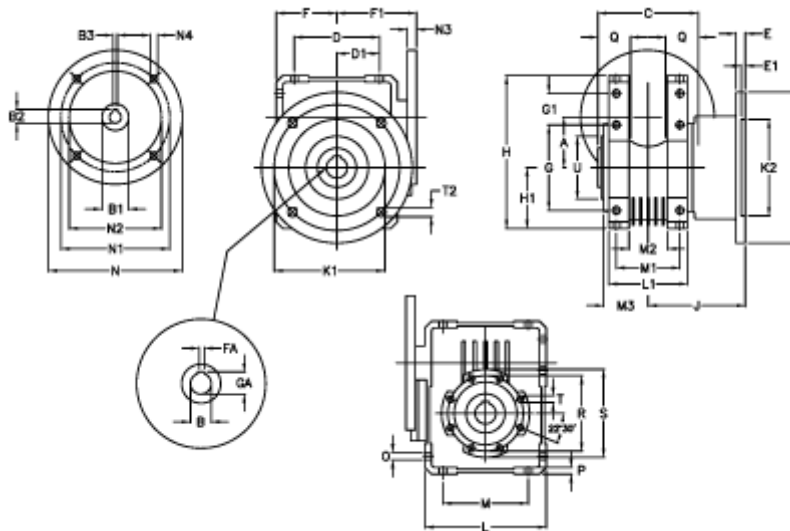

Article number: 392211004644136

Description: Worm Gear with Torque Limiter
W110 L2-UF-46-P100 B14

Measures

A = 110.10	E = 20	H = 308.0	M = 184	N4 = 13	U = 130
B = 42	E1 = 12	H1 = 125.0	M1 = 115	O = 14.0	
B1 E7 = 28	F = 125	J = 179.5	M2 = 69	P = 14	
B2 = 31.3	F1 = 151	K = 280	M3 = 73	Q = 45	
B3 H9 = 8	FA = 12	K1 = 230	N = 160	R = 165	
C = 155	G = 184	K2 = 170	N1 = 130	S = 200	
D = 174.0	G1 = 58.0	L = 250	N2 = 110	T = M12x19	
D1 = 82.0	GA = 45.3	L1 = 143	N3 = 13.0	T2 = 13.0	